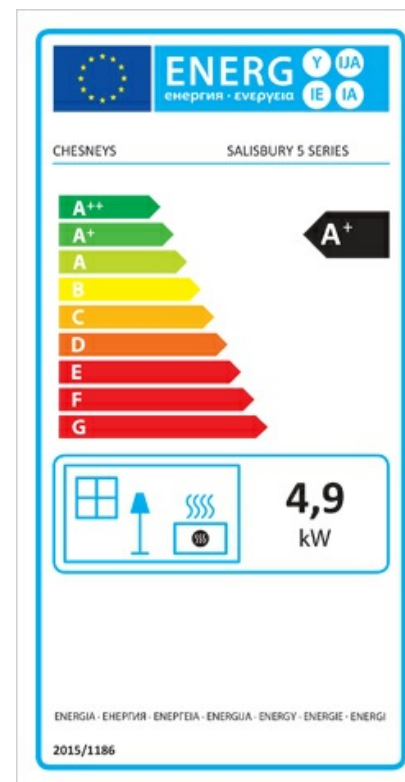

SALISBURY 5 SERIES

**Product Fiche**

**Manufacturer**

Chesneys

**Model**

Salisbury 5 Series

**Energy Efficiency Class**

A+

**Direct Heat Output kW**

4.9

**Energy Efficiency Index**

112

**Net Efficiency**

84.5%

**Seasonal Space Efficiency**

112%