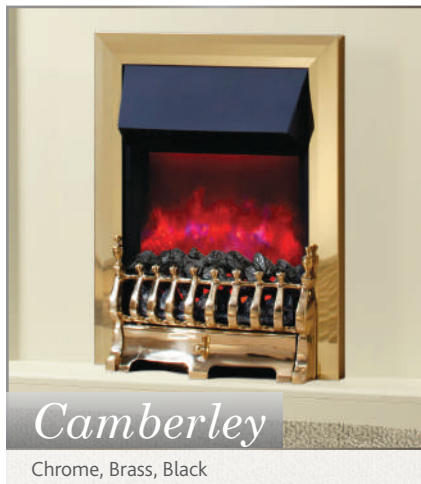

Chrome, Brass, Black